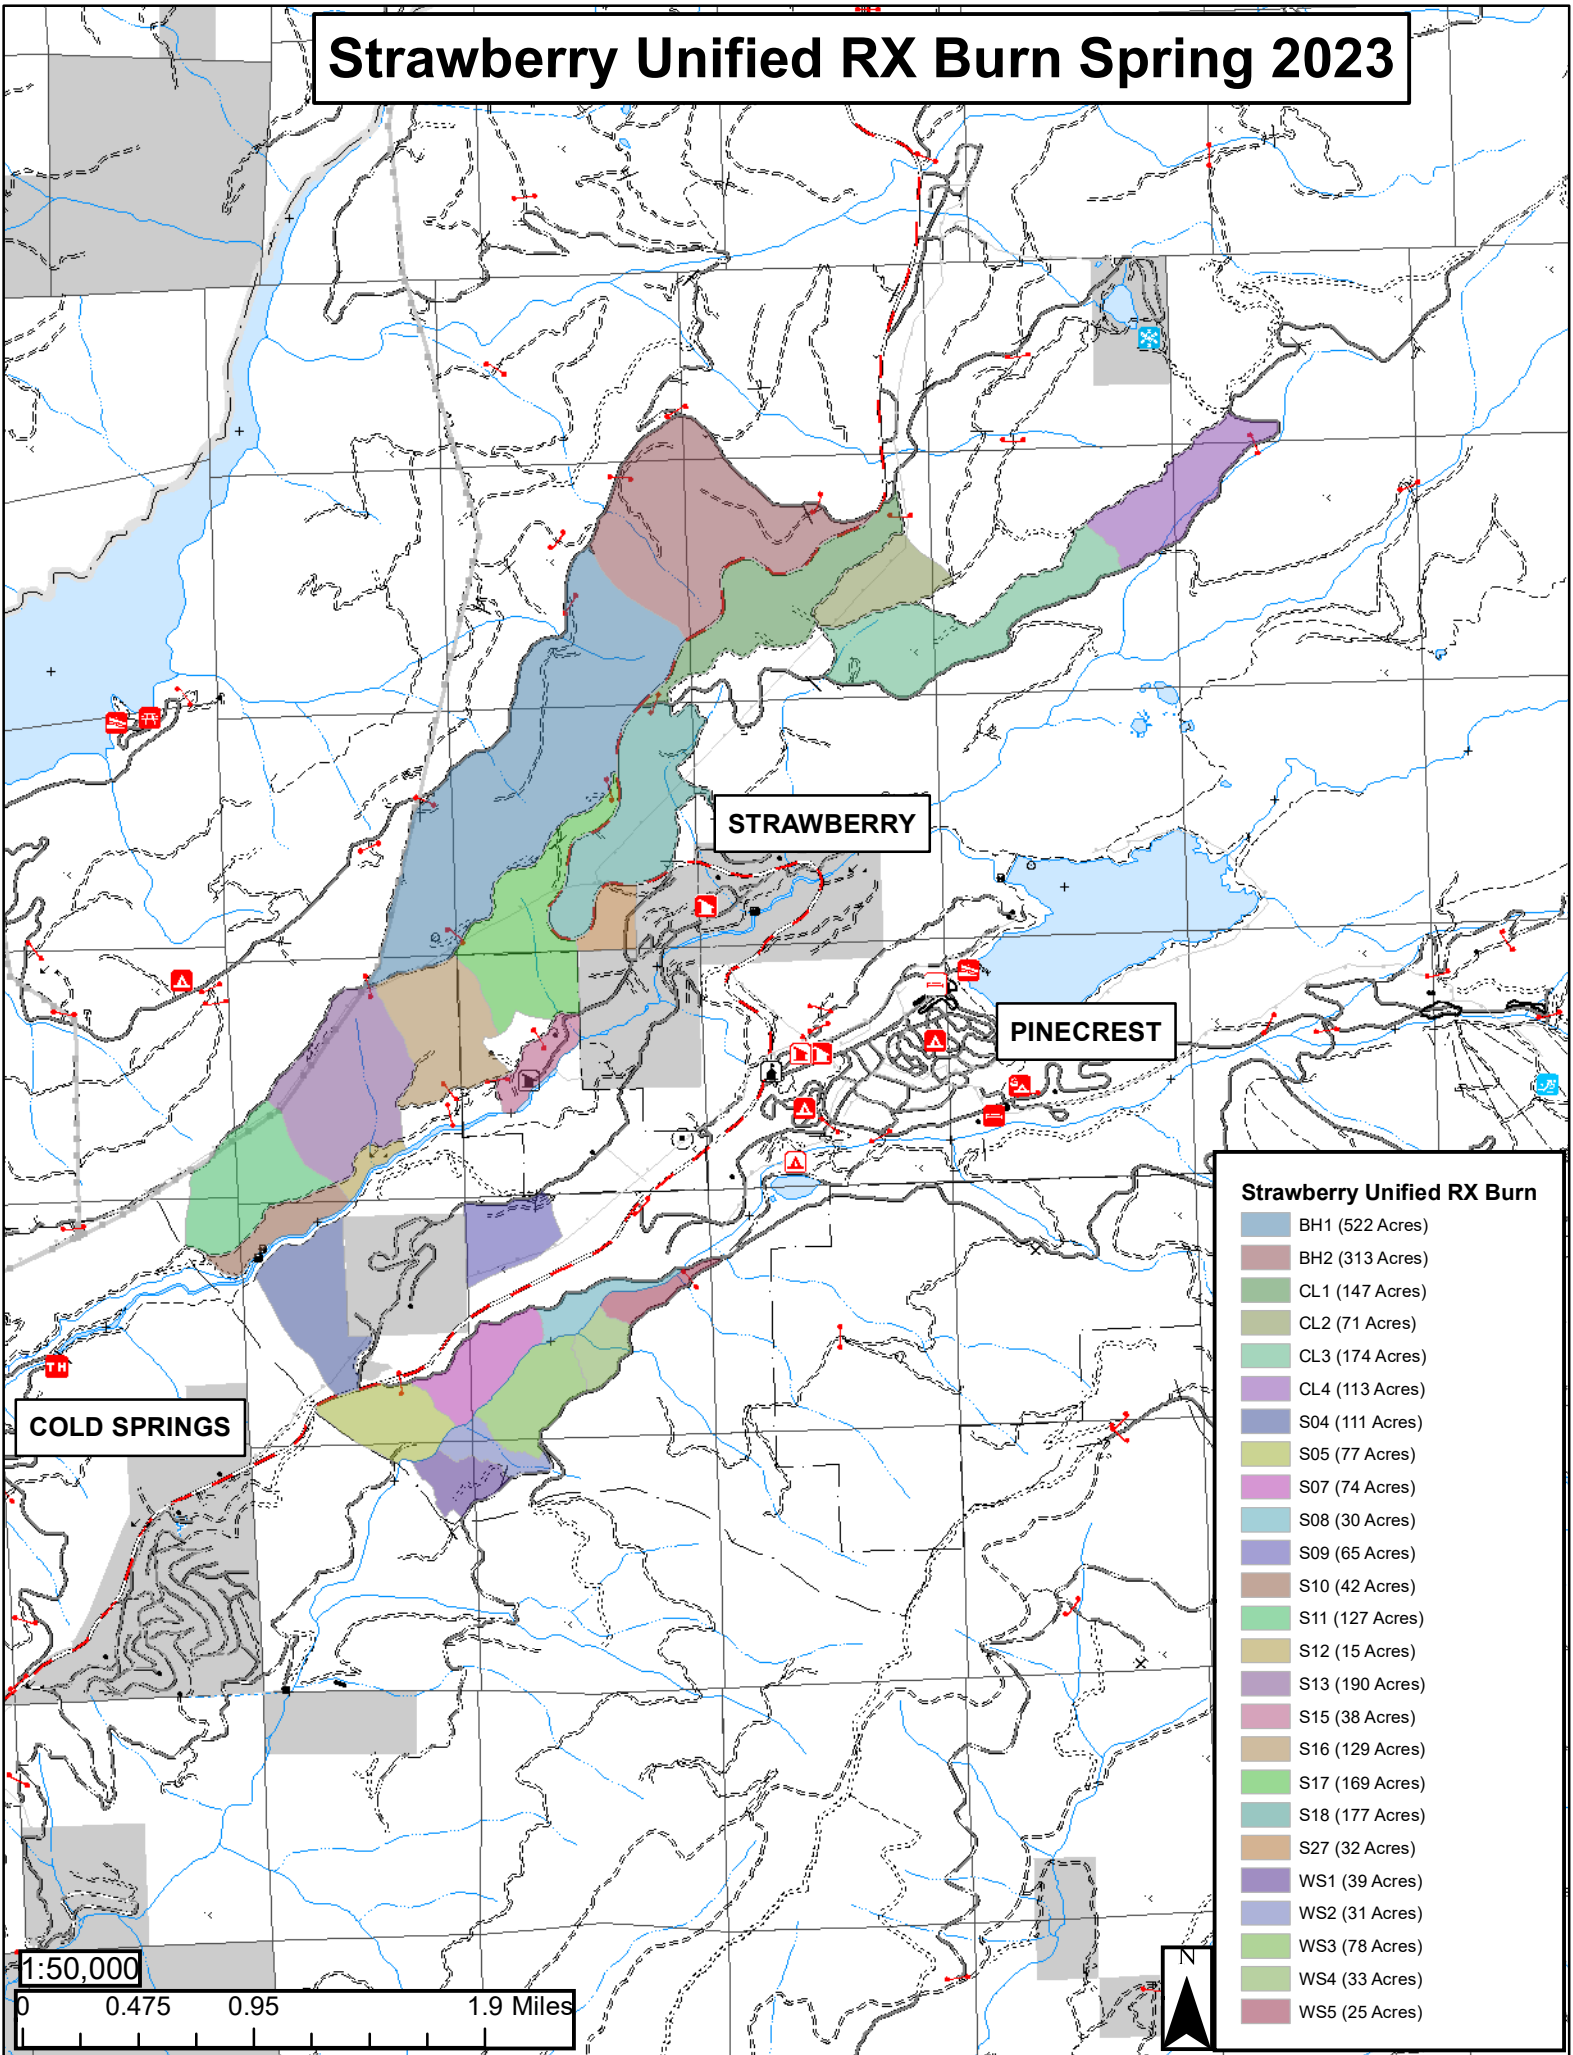

Strawberry Unified RX Burn Spring 2023

Strawberry Unified RX Burn

- BH1 (522 Acres)
- BH2 (313 Acres)
- CL1 (147 Acres)
- CL2 (71 Acres)
- CL3 (174 Acres)
- CL4 (113 Acres)
- S04 (111 Acres)
- S05 (77 Acres)
- S07 (74 Acres)
- S08 (30 Acres)
- S09 (65 Acres)
- S10 (42 Acres)
- S11 (127 Acres)
- S12 (15 Acres)
- S13 (190 Acres)
- S15 (38 Acres)
- S16 (129 Acres)
- S17 (169 Acres)
- S18 (177 Acres)
- S27 (32 Acres)
- WS1 (39 Acres)
- WS2 (31 Acres)
- WS3 (78 Acres)
- WS4 (33 Acres)
- WS5 (25 Acres)

COLD SPRINGS

STRAWBERRY

PINECREST

1:50,000

0 0.475 0.95 1.9 Miles