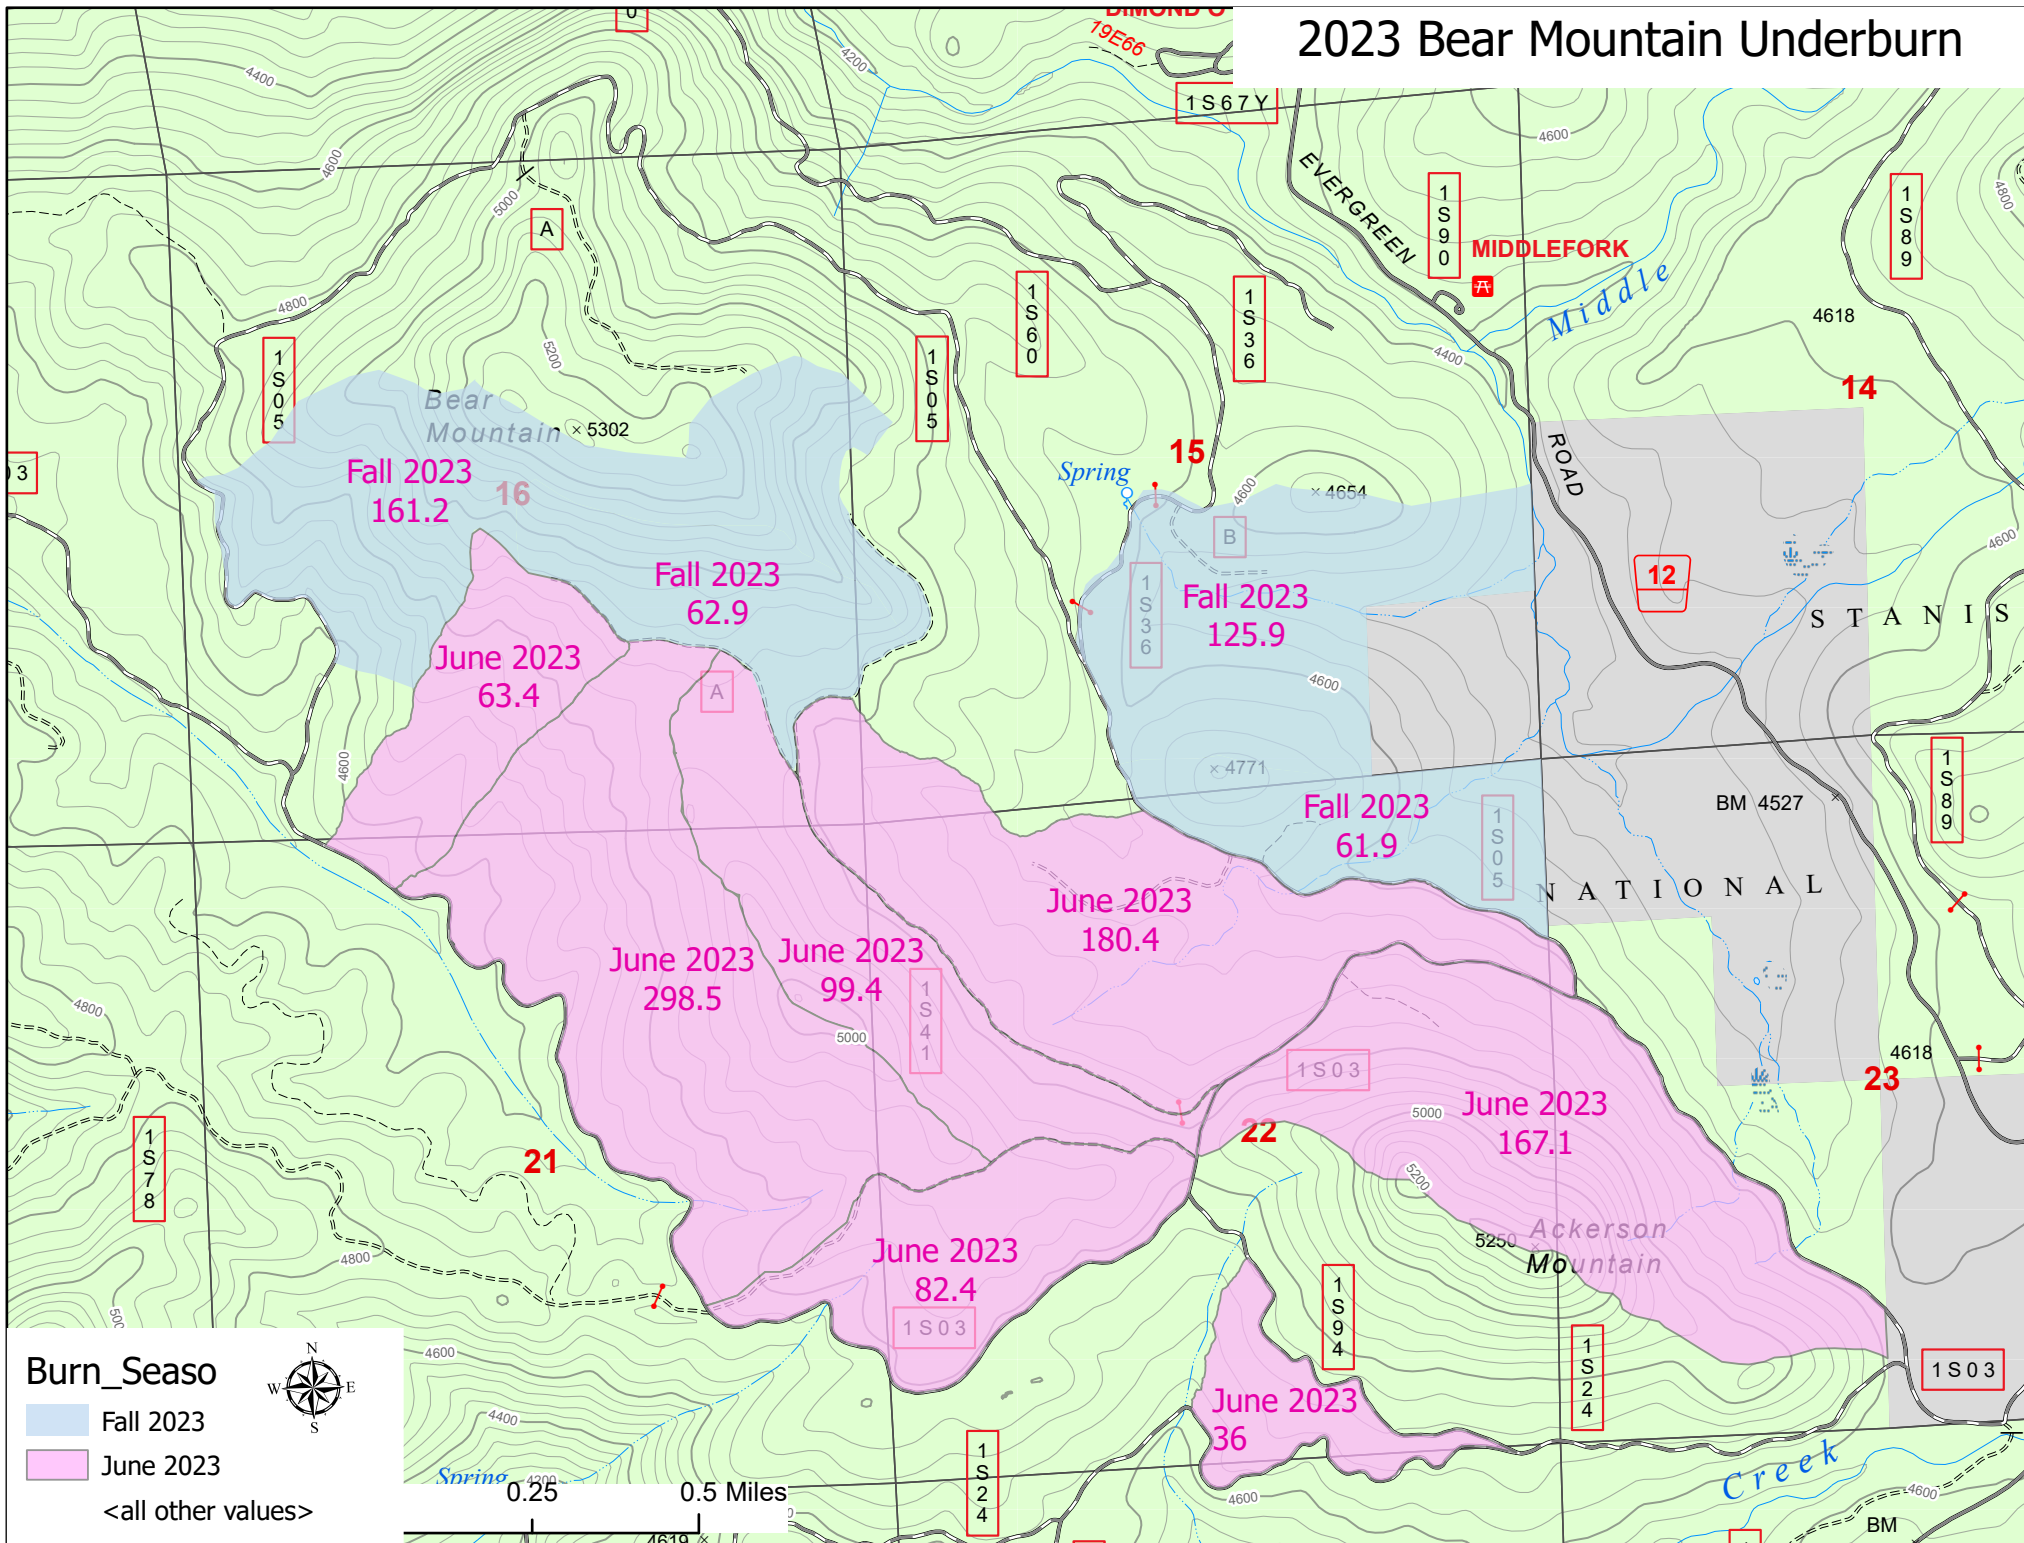

2023 Bear Mountain Underburn

Burn_Seaso

- Fall 2023
- June 2023

<all other values>

0.25 0.5 Miles