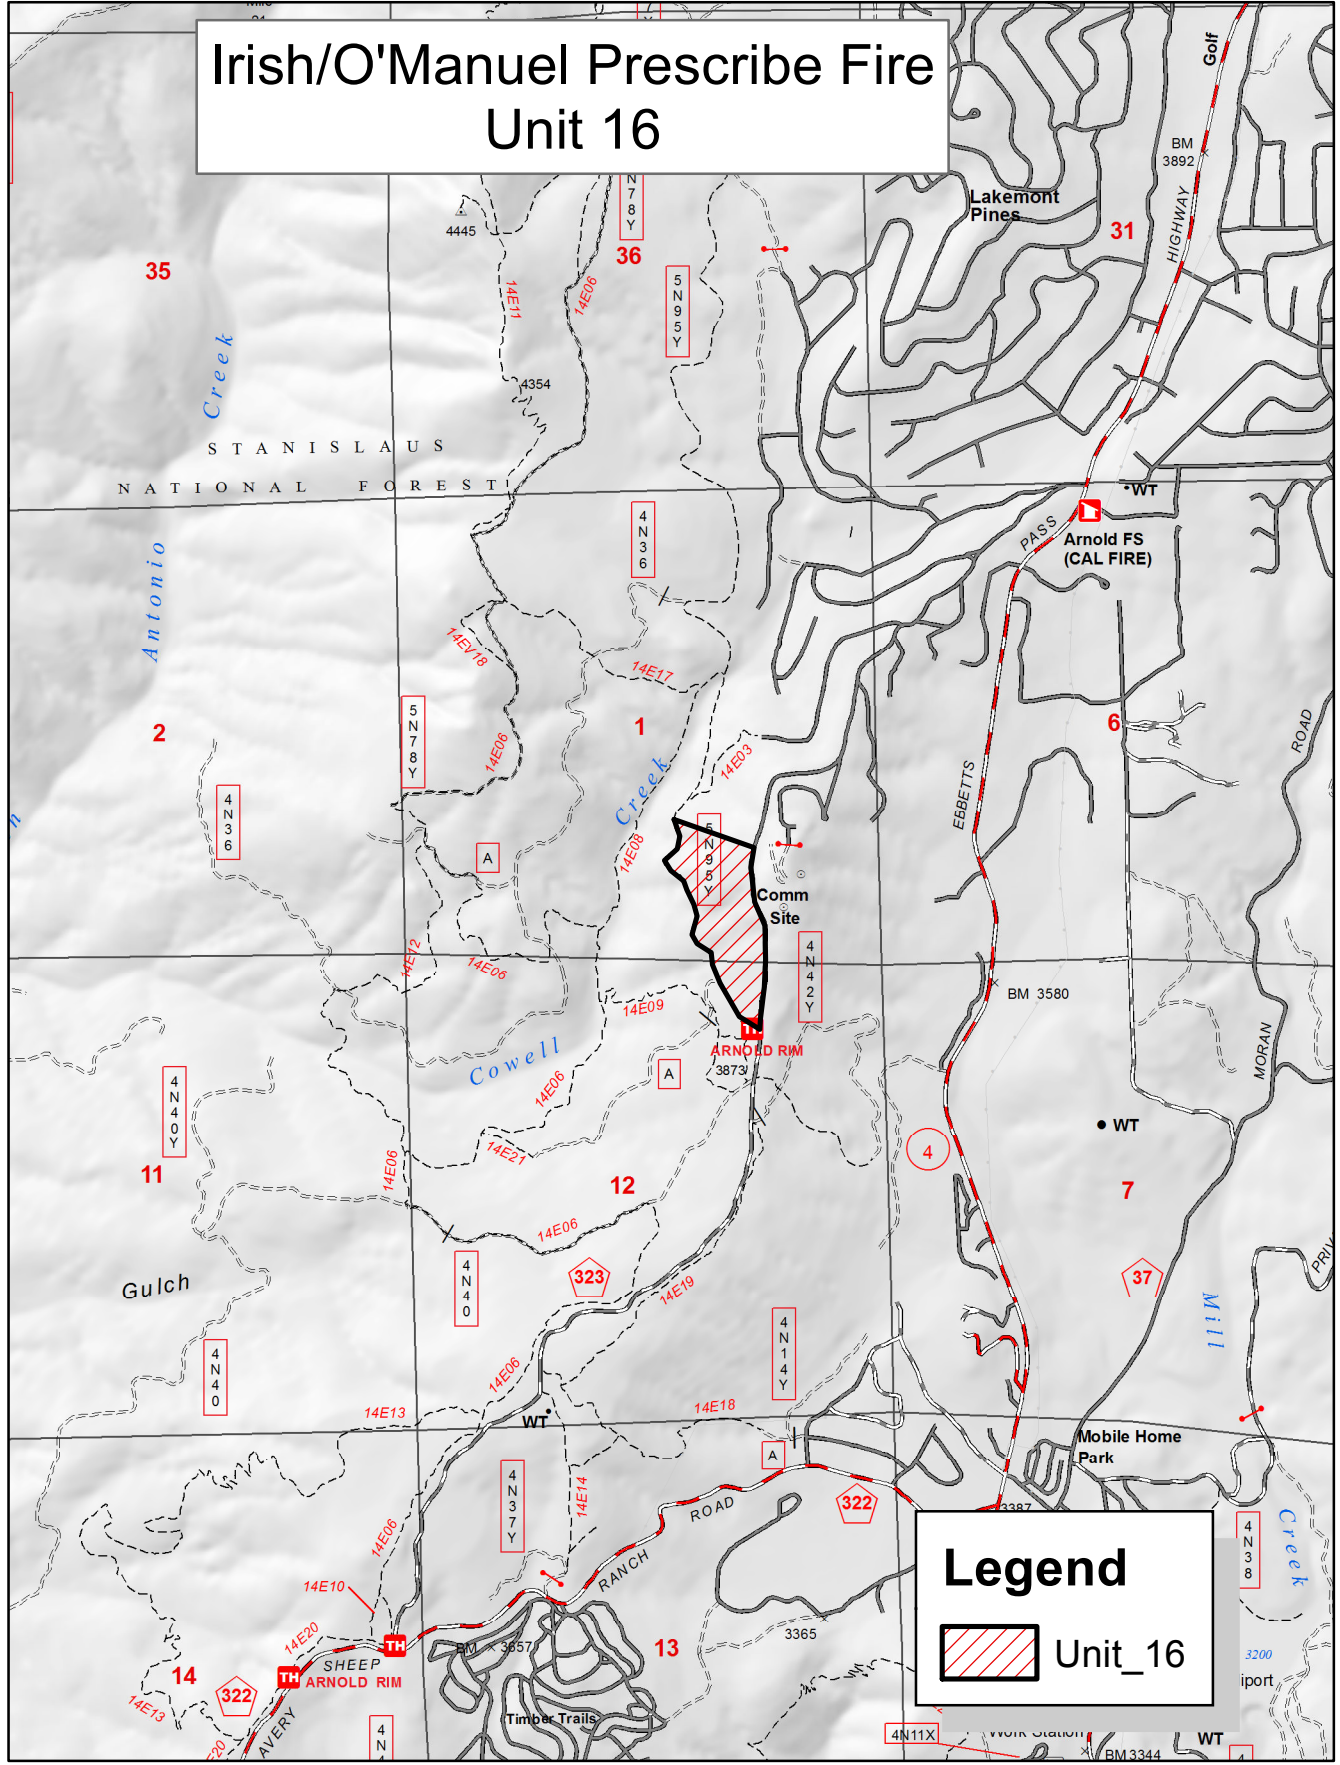

Irish/O'Manuel Prescribe Fire Unit 16

Legend

 Unit_16

Map Created 5/22/18
Fuels 21