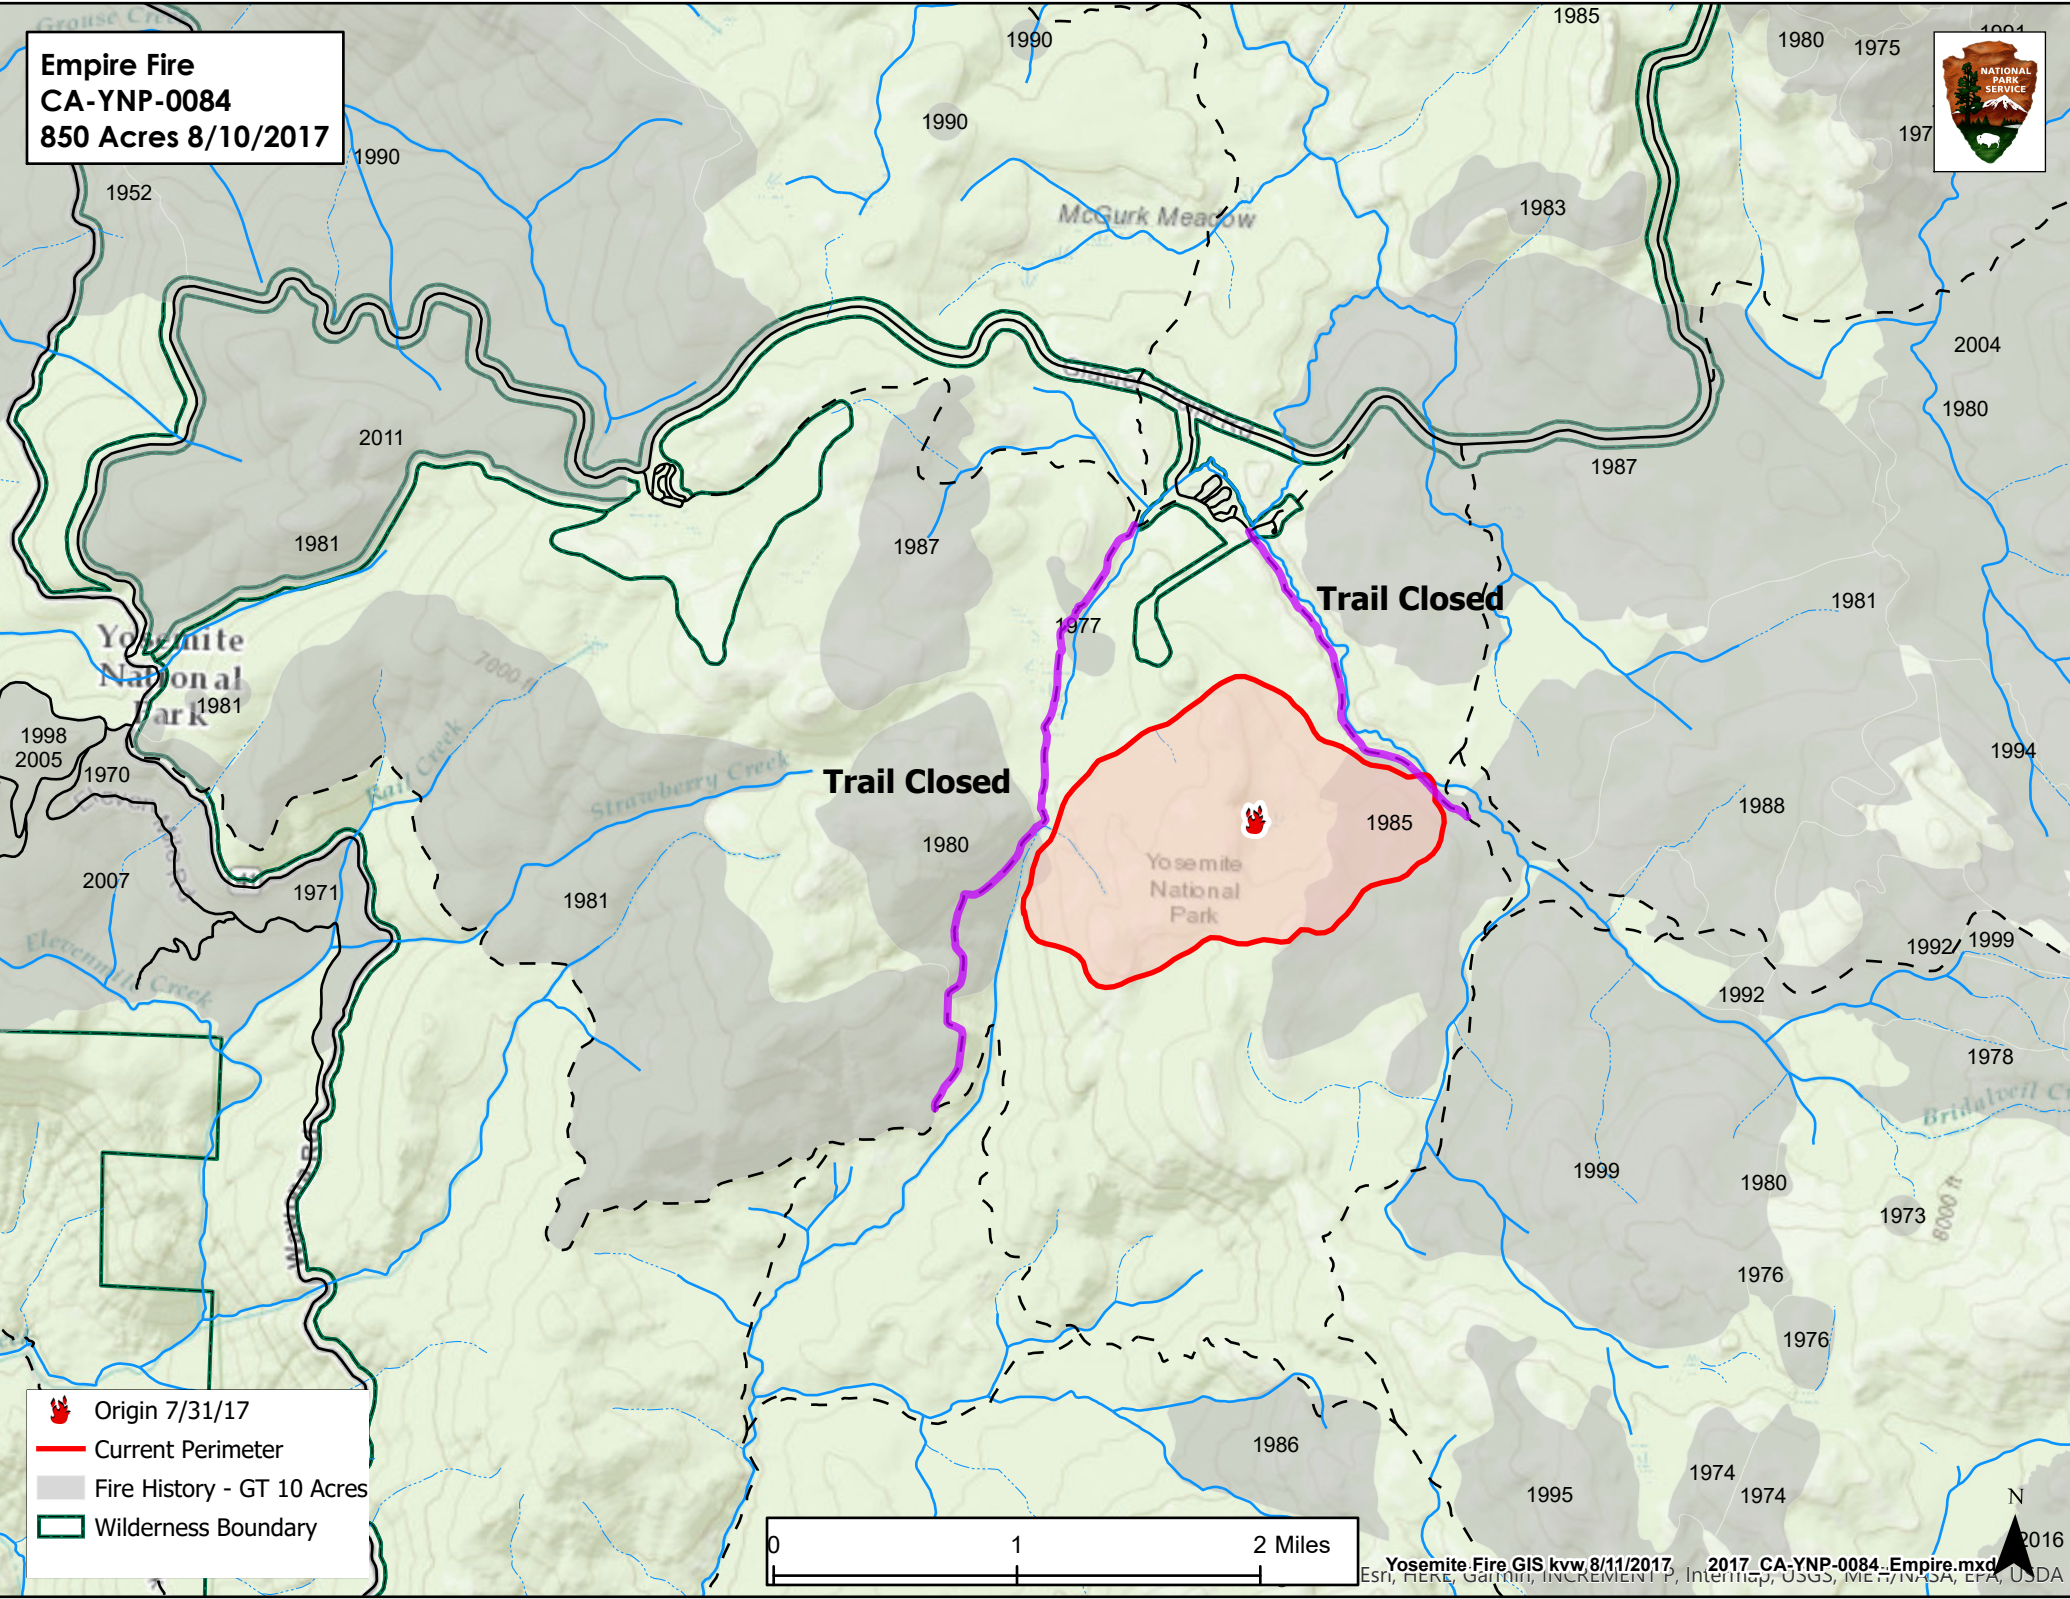

Empire Fire
CA-YNP-0084
850 Acres 8/10/2017

- Origin 7/31/17
- Current Perimeter
- Fire History - GT 10 Acres
- Wilderness Boundary