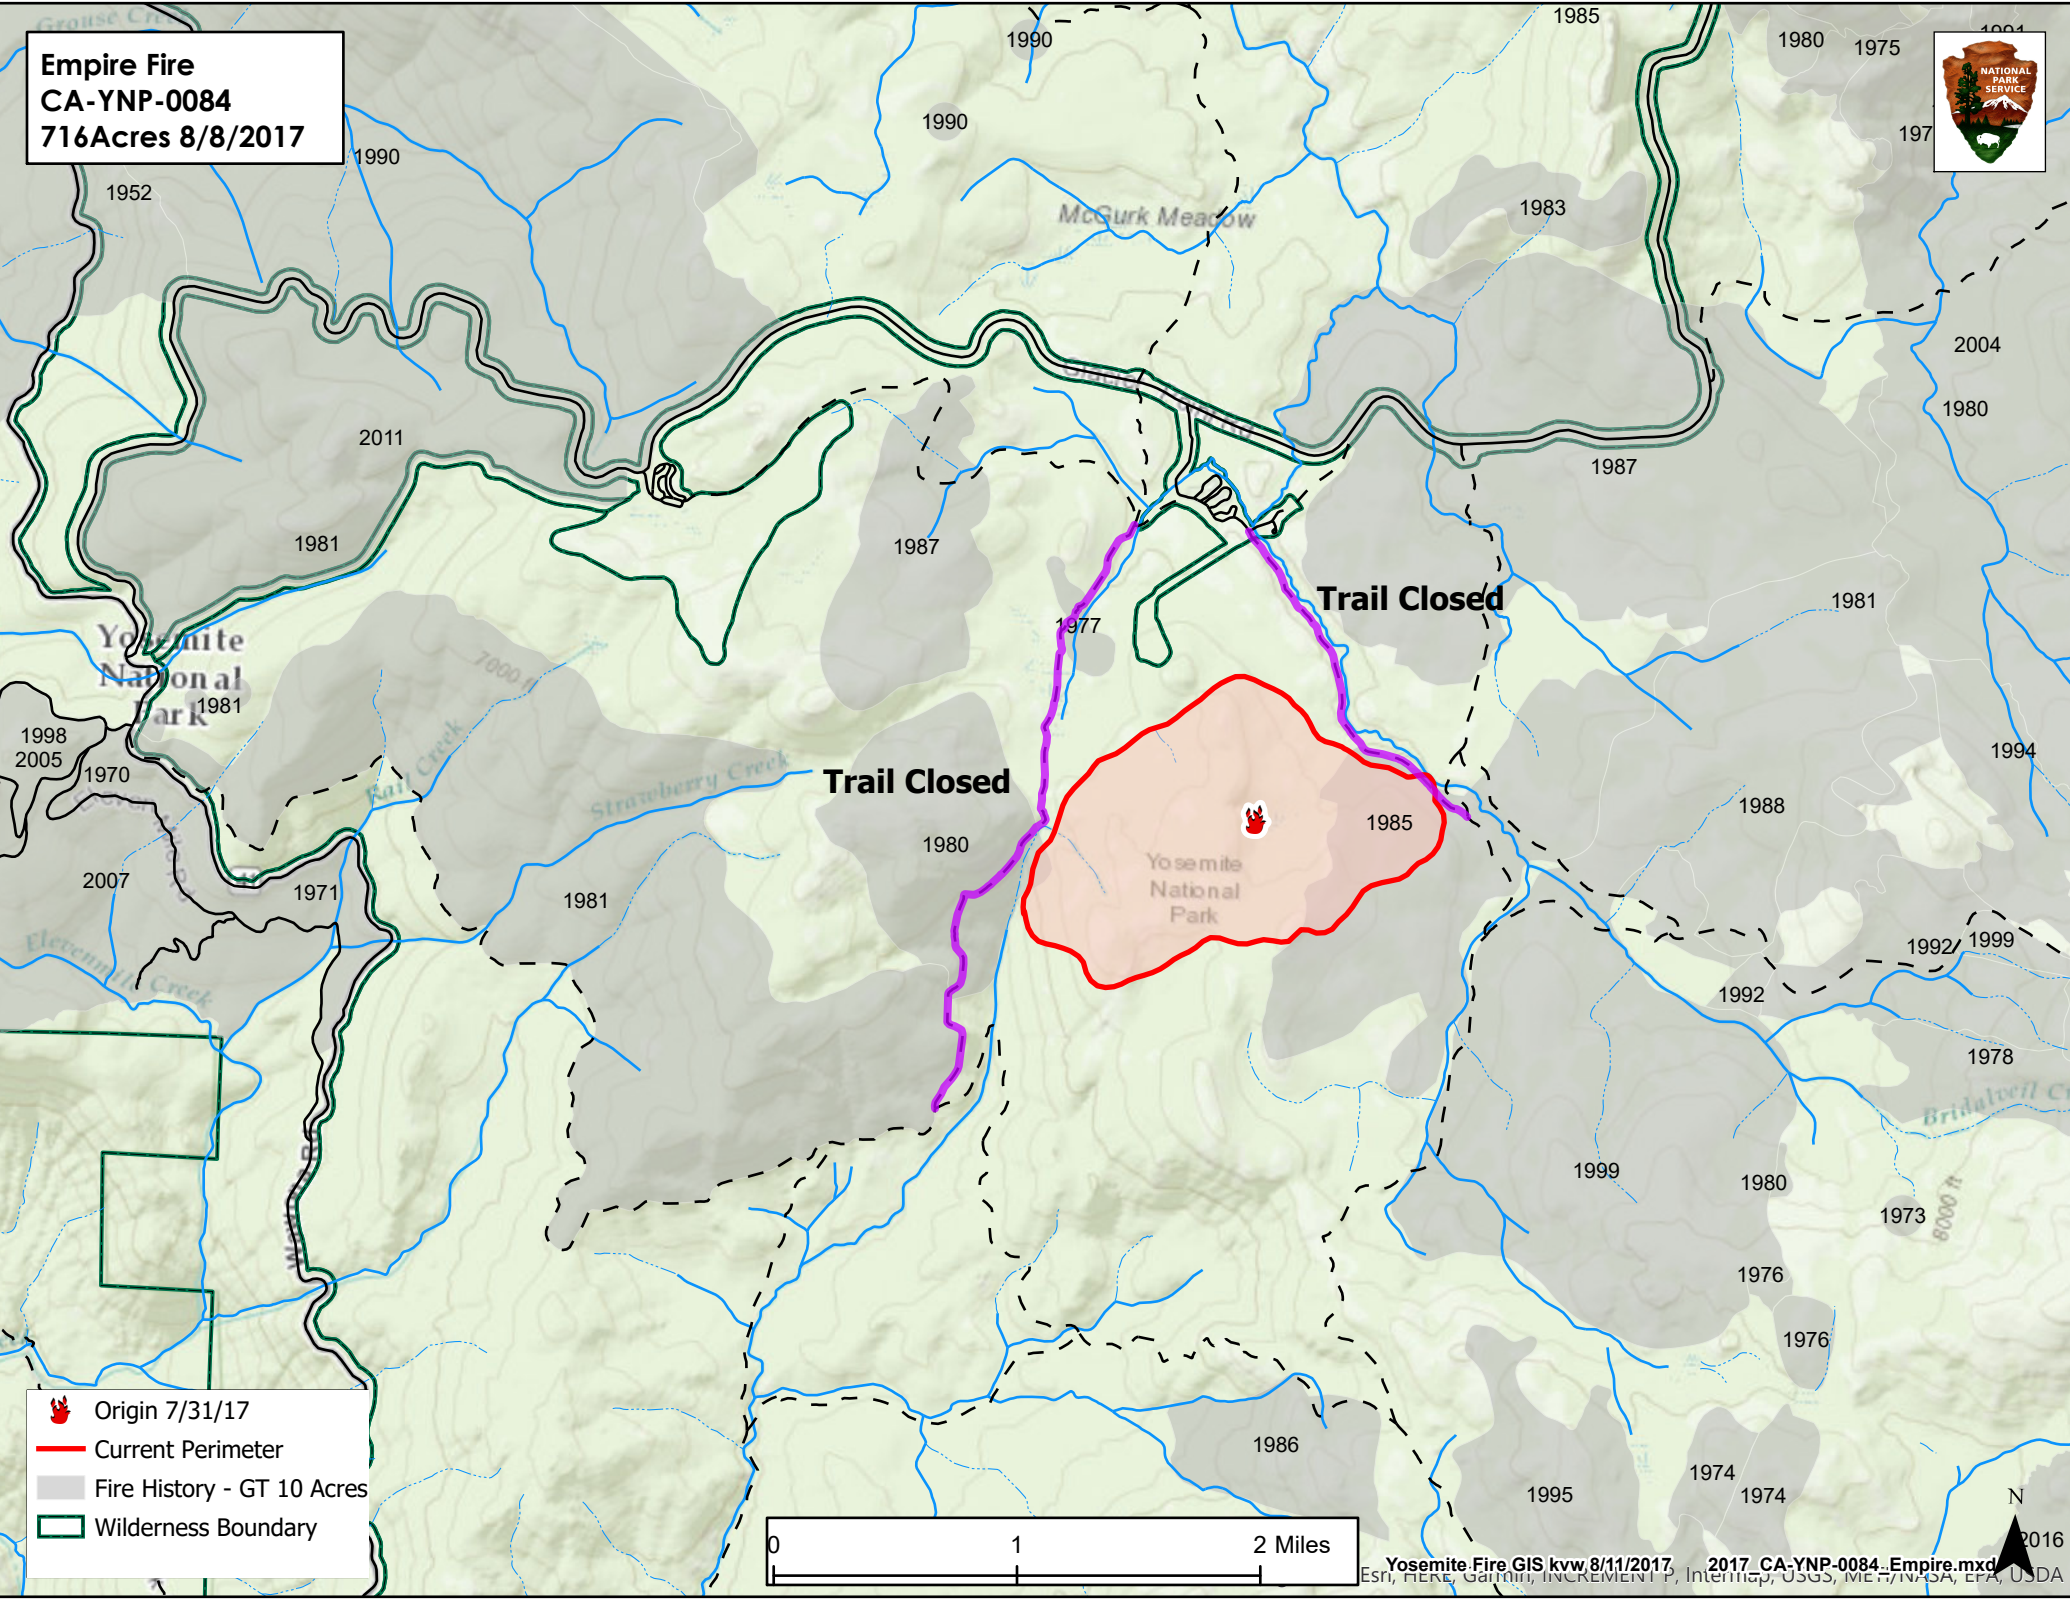

Empire Fire
CA-YNP-0084
716Acres 8/8/2017

- Origin 7/31/17
- Current Perimeter
- Fire History - GT 10 Acres
- Wilderness Boundary