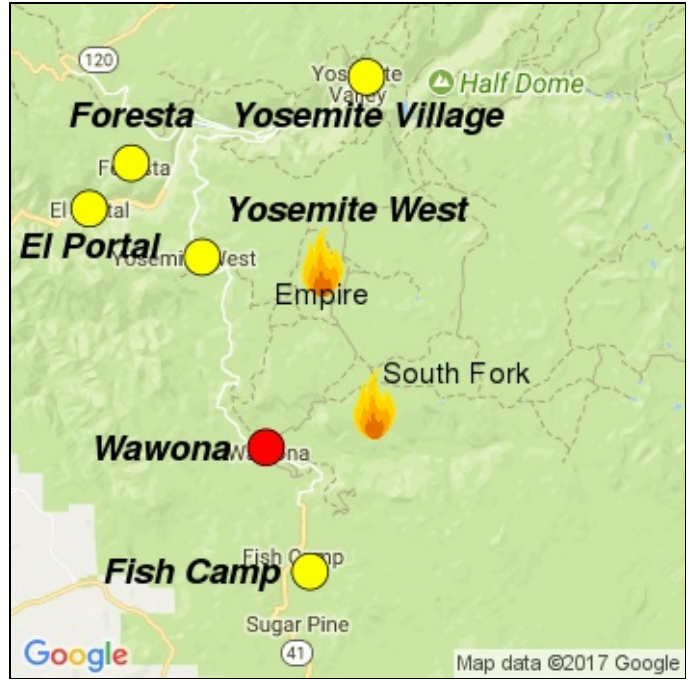

## Outlook for Yosemite NP

**Smoke:** Not much change yesterday from the day before. Very little growth on both fires resulted in a reduction of smoke. Still expect possible morning smoke impacts in the valleys, clearing in the afternoon. Wawona may see most smoke impacts due to location to the South Fork Fire. The eastern side of the crest may see only minor smoke impacts.

**Fire:** South Fork: <https://inciweb.nwcg.gov/incident/5502/>  
 Empire: <https://inciweb.nwcg.gov/incident/5475/>

**Other:** Dense smoke for short periods can aggravate symptoms for sensitive persons without changing 24-hr AQI levels. Note: AQ forecasts below reflect only particulate matter - not ozone.

## Daily AQI Forecast for Aug 25, 2017

Station	Yesterday hourly	Thu 8/24	Forecast Comment for Today -- Fri, Aug 25	Fri 8/25	Sat 8/26
Tuolumne Meadows		●	Only short duration smoke impacts expected.	●	●
Yosemite Village		●	Morning smoke, clearing in the afternoon	●	●
Yosemite West		●	Morning smoke, clearing in the afternoon	●	●
Wawona		●	Dense morning smoke, clearing in the afternoon.	●	●
El Portal		●	Morning smoke, clearing in the afternoon	●	●
Foresta		●	Morning smoke, clearing in the afternoon	●	●
Fish Camp	No hourly data	●	Morning smoke, clearing in the afternoon	●	●